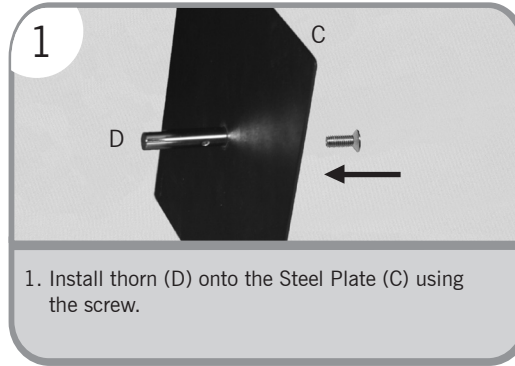

## Set Includes

- 4 Banner arms
- 2 Mounting brackets with 4 Pole clamps
- 1 Telescopic pole
- 1 Base with thorn

Do not set up your Classic Stand in extreme winds (24-31 mph or higher) and/or severe storms. User must read and observe construction sheet. If this is done incorrectly it may result in damage to the unit, injury or death, and all warranties will be void.