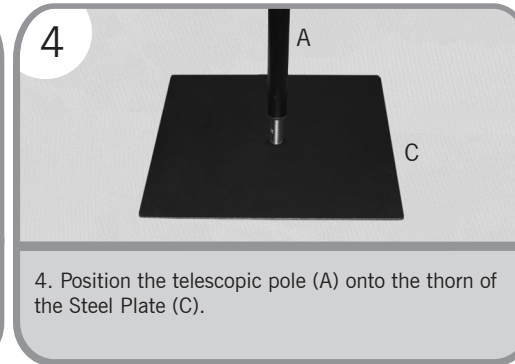

## Set Includes

- 4 Banner arms
- 2 Mounting brackets with 4 Pole clamps
- 1 Telescopic pole
- 1 Base with thorn

Do not set up your Classic Stand in extreme winds (24-31 mph or higher) and/or severe storms. User must read and observe construction sheet. If this is done incorrectly it may result in damage to the unit, injury or death, and all warranties will be void.