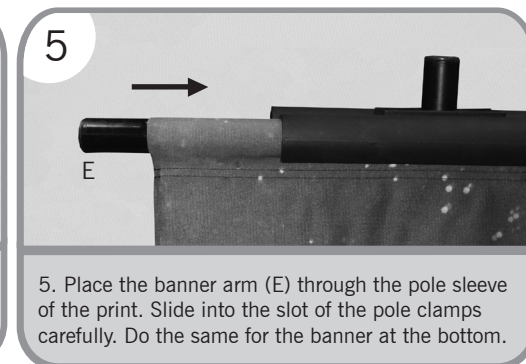

## Set Includes

- 4 Banner arms
- 2 Mounting brackets with 4 Pole clamps
- 1 Telescopic pole
- 1 Base with thorn

Do not set up your Classic Stand in extreme winds (24-31 mph or higher) and/or severe storms. User must read and observe construction sheet. If this is done incorrectly it may result in damage to the unit, injury or death, and all warranties will be void.