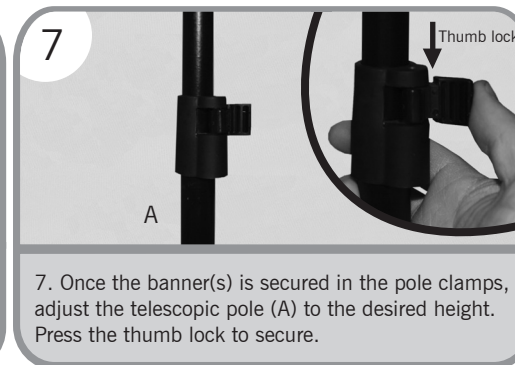

## Set Includes

- 4 Banner arms
- 2 Mounting brackets with 4 Pole clamps
- 1 Telescopic pole
- 1 Base with thorn

Do not set up your Classic Stand in extreme winds (24-31 mph or higher) and/or severe storms. User must read and observe construction sheet. If this is done incorrectly it may result in damage to the unit, injury or death, and all warranties will be void.