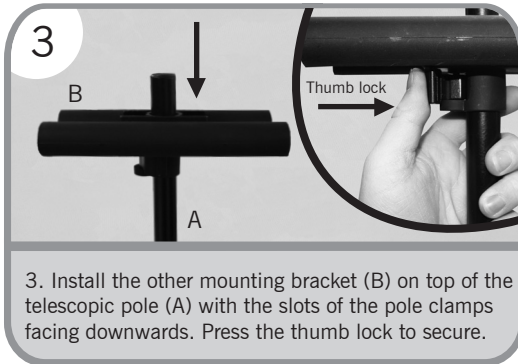

## Set Includes

- 4 Banner arms
- 2 Mounting brackets with 4 Pole clamps
- 1 Telescopic pole
- 1 Base with thorn

Do not set up your Classic Stand in extreme winds (24-31 mph or higher) and/or severe storms. User must read and observe construction sheet. If this is done incorrectly it may result in damage to the unit, injury or death, and all warranties will be void.