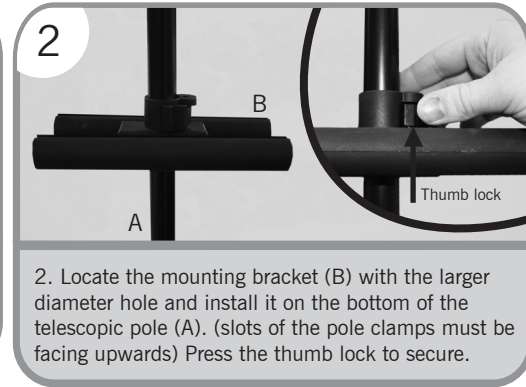

## Set Includes

- 4 Banner arms
- 2 Mounting brackets with 4 Pole clamps
- 1 Telescopic pole
- 1 Base with thorn

Do not set up your Classic Stand in extreme winds (24-31 mph or higher) and/or severe storms. User must read and observe construction sheet. If this is done incorrectly it may result in damage to the unit, injury or death, and all warranties will be void.